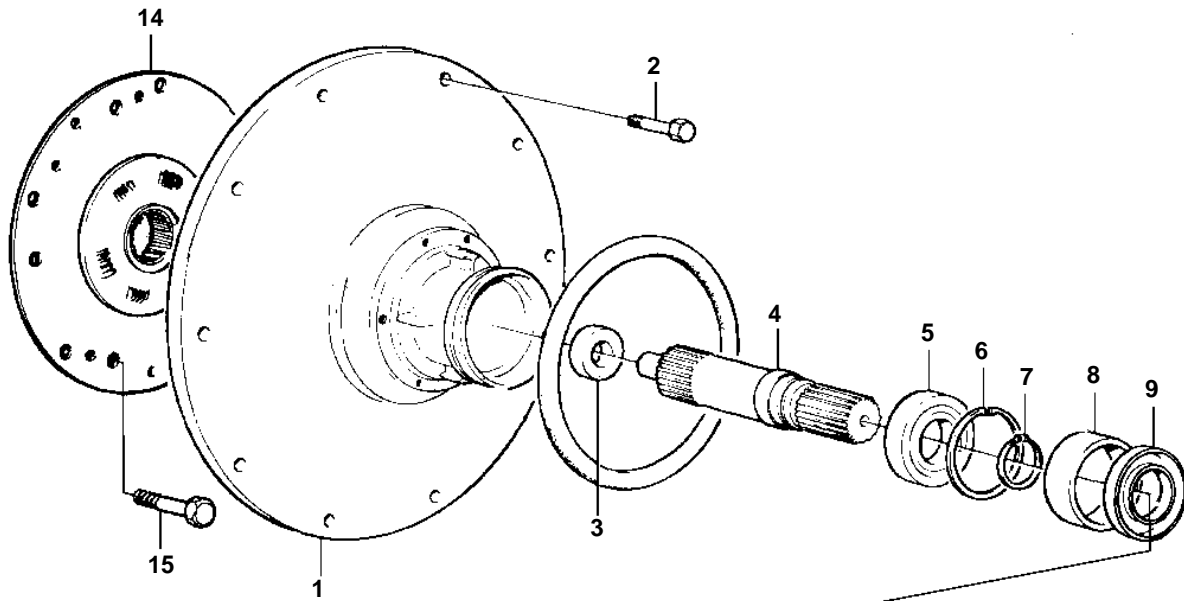

DP-D1, DPX

DP-D1, DPX

REF	PART NO.	QTY	DESCRIPTION	NOTES
1	872836	1	Flywheel housing	REPL BY 3860991
	3860991	1	Flywheel housing	
2	946752	10	Flange screw	L=35mm
	946752	9	Flange screw	L=35mm, ALT AD31
	965185	1	Flange screw	L=40mm, ALT AD31
3	872761	1	Bushing	
4	873013	1	Primary shaft	
5	184841	1	Ball bearing	
6	914533	1	Snap ring	
7	914462	1	Lock ring	
8	872991	1	Bushing	
9	958860	1	Sealing ring	
10	854317	1	Clamping ring kit	
11	813967	2	· Rubber ring	
12	806624	3	· Striker plate	
13	191844	6	· Screw	
14	855389	1	Absorber	D31
	855617	1	Vibration damper	D41
15	946173	6	Flange screw	