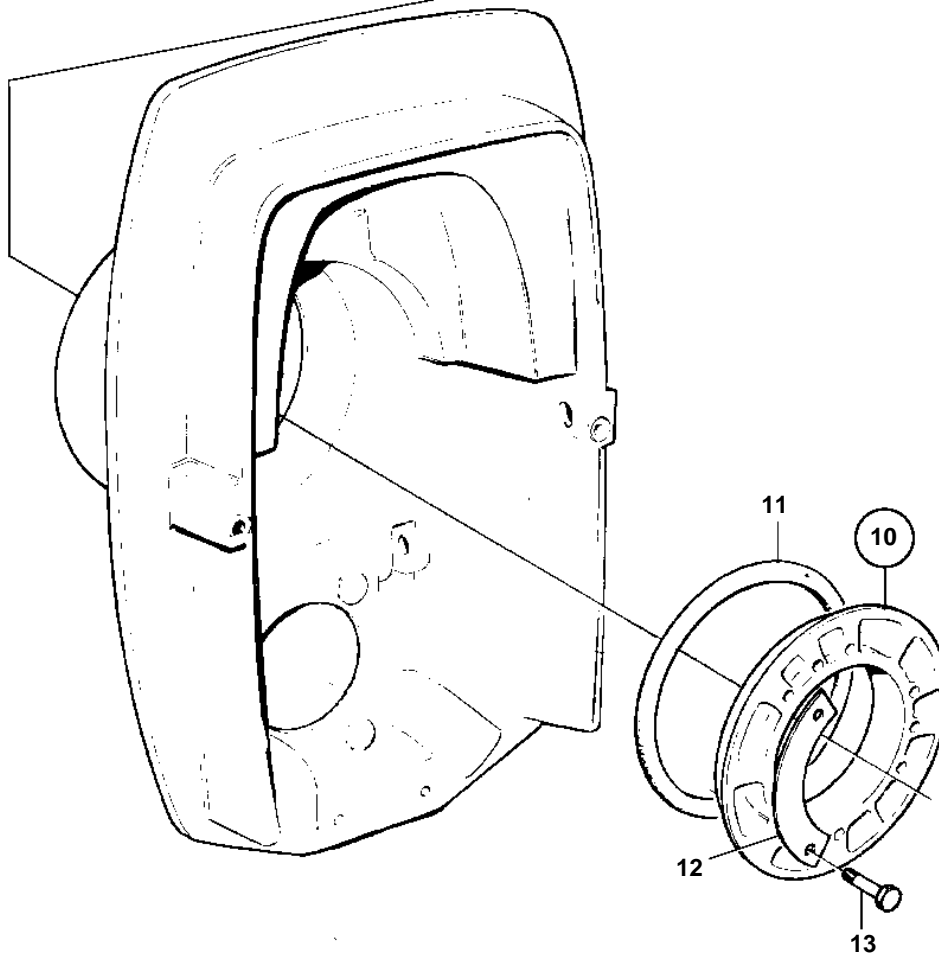

DP-D1, DPX

DP-D1, DPX

REF	PART NO.	QTY	DESCRIPTION	NOTES
1	872836	1	Flywheel housing	REPL BY 3860991
	3860991	1	Flywheel housing	
2	946752	10	Flange screw	L=35mm
	946752	9	Flange screw	L=35mm, ALT AD31
	965185	1	Flange screw	L=40mm, ALT AD31
3	872761	1	Bushing	
4	873013	1	Primary shaft	
5	184841	1	Ball bearing	
6	914533	1	Snap ring	
7	914462	1	Lock ring	
8	872991	1	Bushing	
9	958860	1	Sealing ring	
10	854317	1	Clamping ring kit	
11	813967	2	· Rubber ring	
12	806624	3	· Striker plate	
13	191844	6	· Screw	
14	855389	1	Absorber	D31
	855617	1	Vibration damper	D41
15	946173	6	Flange screw	